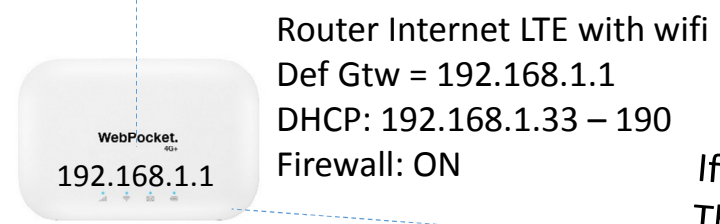

Internet IP address as «seen» by PingTools on Wiko Harry
 94.166.96.46 using PA6 factory-set wifi default setting
 5.87.203.143 using PA6 user-ser SSID + factory-set password
 94.161.14.156

3G / LTE

Powerline = TP-LINK WPA4220KIT con AV600

*If WiKo Connect to SSID = WebPocket-3C8D
 Then Internet Access OK*

WiFi Ch = 3
 SSID = Webpocket-3C8D

No Internet access

230 VAC
 Powerline
 Private

WiFi
 Internet Access
 OK