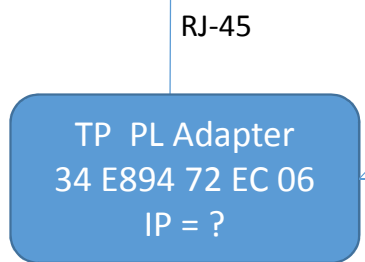

Internet IP address as «seen» by PingTools on Wiko Harry
 94.166.96.46 using PA6 factory-set wifi default setting
 5.87.203.143 using PA6 user-ser SSID + factory-set password
 94.161.14.156

3G / LTE

Powerline = TP-LINK WPA4220KIT con AV600

*If WiKo Connect to SSID = WebPocket-3C8D
 Then Internet Access OK*

WiFi Ch = 3
 SSID = Webpocket-3C8D

No Internet access

230 VAC
 Powerline
 Private

WiFi
 Internet Access
 OK