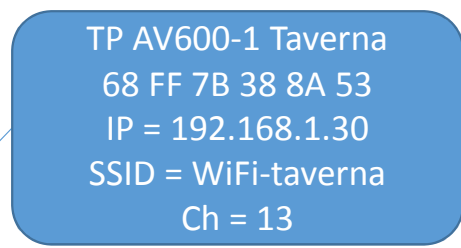

Internet IP address as «seen» by PingTools on Wiko Harry
 94.166.96.46 using PA6 factory-set wifi default setting
 5.87.203.143 using PA6 user-ser SSID + factory-set password
 94.161.14.156

3G / LTE

Powerline = TP-LINK WPA4220KIT con AV600

*If WiKo Connect to SSID = WebPocket-3C8D
 Then Internet Access OK*

WiFi Ch = 3
 SSID = Webpocket-3C8D

No Internet access

230 VAC
 Powerline
 Private

WiFi
 Internet Access
 OK