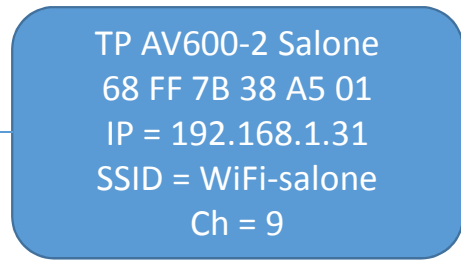

Internet IP address as «seen» by PingTools on Wiko Harry
 94.166.96.46 using PA6 factory-set wifi default setting
 5.87.203.143 using PA6 user-ser SSID + factory-set password
 94.161.14.156

3G / LTE

Powerline = TP-LINK WPA4220KIT con AV600

*If WiKo Connect to SSID = WebPocket-3C8D
 Then Internet Access OK*

WiFi Ch = 3
 SSID = Webpocket-3C8D

No Internet access

230 VAC
 Powerline
 Private

WiFi
 Internet Access
 OK