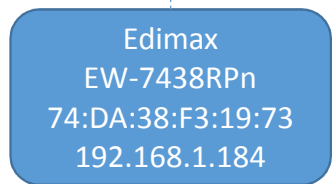

Powerline = TP-LINK WPA4220KIT con AV600

*If WiKo Connect to SSID = WebPocket-3C8D
Then Internet Access OK*

WiFi Ch = 3
SSID = Webpocket-3C8D

No Internet access