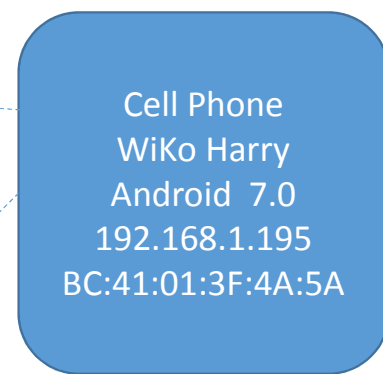

Internet IP address as «seen» by PingTools on Wiko Harry
 94.166.96.46 using PA6 factory-set wifi default setting
 5.87.203.143 using PA6 user-ser SSID + factory-set password
 94.161.14.156

3G / LTE

Powerline = TP-LINK WPA4220KIT con AV600

*If WiKo Connect to SSID = WebPocket-3C8D
 Then Internet Access OK*

WiFi Ch = 3
 SSID = Webpocket-3C8D

No Internet access

230 VAC
 Powerline
 Private

WiFi
 Internet Access
 OK