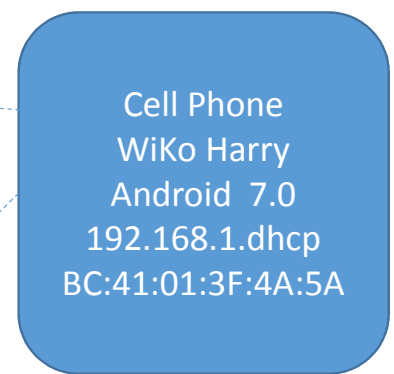

Internet IP address as «seen» by PingTools on Wiko Harry
 94.166.96.46 using PA6 factory-set wifi default setting
 5.87.203.143 using PA6 user-ser SSID + factory-set password
 94.161.14.156

3G / LTE

Powerline = TP-LINK WPA4220KIT con AV600

*If WiKo Connect to SSID = WebPocket-3C8D
 Then Internet Access OK*

WiFi Ch = 3
 SSID = Webpocket-3C8D

No Internet access

230 VAC
 Powerline
 Private

WiFi
 Internet Access
 OK