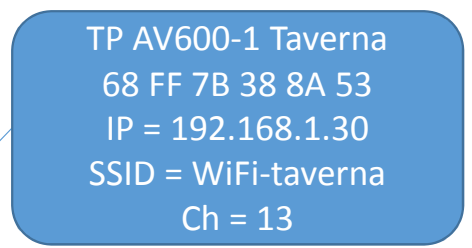

Internet IP address as «seen» by PingTools on Wiko Harry
 94.166.96.46 using PA6 factory-set wifi default setting
 5.87.203.143 using PA6 user-ser SSID + factory-set password
 94.161.14.156

3G / LTE

Powerline = TP-LINK WPA4220KIT con AV600

*If WiKo Connect to SSID = WebPocket-3C8D
 Then Internet Access OK*

WiFi Ch = 3
 SSID = Webpocket-3C8D

No Internet access

230 VAC
 Powerline
 Private

WiFi
 Internet Access
 OK