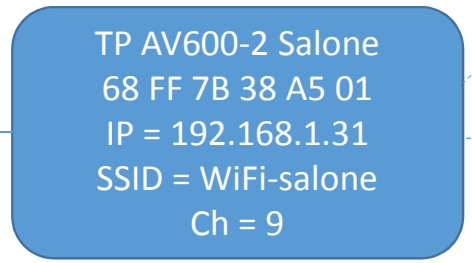

Internet IP address as «seen» by PingTools on Wiko Harry
 94.166.96.46 using PA6 factory-set wifi default setting
 5.87.203.143 using PA6 user-ser SSID + factory-set password
 94.161.14.156

3G / LTE

Powerline = TP-LINK WPA4220KIT con AV600

*If WiKo Connect to SSID = WebPocket-3C8D
 Then Internet Access OK*

WiFi Ch = 3
 SSID = Webpocket-3C8D

No Internet access

230 VAC
 Powerline
 Private

WiFi
 Internet Access
 OK