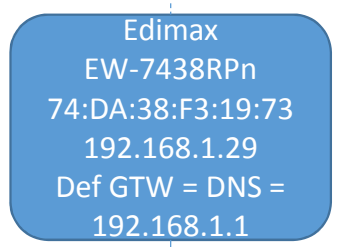

Internet IP address as «seen» by PingTools on Wiko Harry
 94.166.96.46 using PA6 factory-set wifi default setting
 5.87.203.143 using PA6 user-ser SSID + factory-set password
 94.161.14.156

3G / LTE

Powerline = TP-LINK WPA4220KIT con AV600

*If WiKo Connect to SSID = WebPocket-3C8D
 Then Internet Access OK*

WiFi Ch = 3
 SSID = Webpocket-3C8D

No Internet access

230 VAC
 Powerline
 Private

WiFi
 Internet Access
 OK